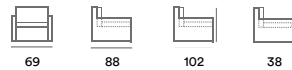

EVITA

A great series of elegant shapes inspired by a classic granny armchair. Armchair, footstool and two tables in the 5.3 mm wicker on an aluminum frame. All parts in three different colors. Thick Evita cushions in olefin fabric is sold separately.

5641-2 Evita armchair without cushion
Wicker-2 Rustic half round

5641-53 Evita armchair without cushion
Wicker-53 Beige half round

5641-62 Evita armchair without cushion
Wicker-62 Brown half round

5641-74 Evita armchair without cushion
Wicker-74 Grey half round