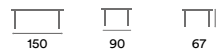

5646-74 Evita dining table With glass
Wicker-74 Grey half round
Glass 6 mm Clear tempered