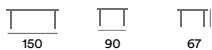

5646-53 Evita dining table With glass
Wicker-53 Beige half round
Glass 6 mm Clear tempered