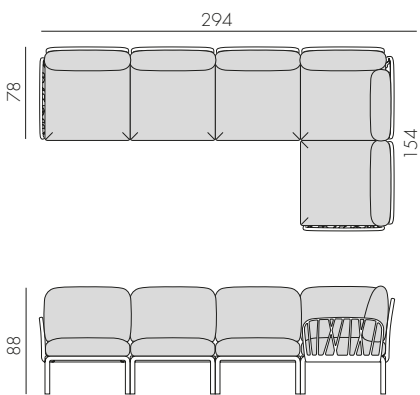

KOMODO 5 - divano modulare/modular sofa

modello
model

info
info

colore
colour

tessuto
fabric

ref.
ref.

KOMODO 5 NEW

41,1