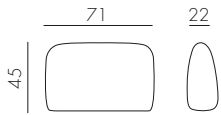

KOMODO COMPONENTI/COMPONENTS

modello
model

info
info

tessuto
fabric

ref.
ref.

CUSCINO SCHIENALE KOMODO **NEW**

 rosa quarzo	36370.52.066
 grigio	36370.52.163
 canvas Sunbrella®	36370.52.141
 adriatic Sunbrella®	36370.52.142