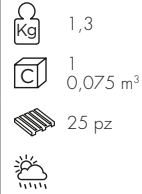

KOMODO COMPONENTI/COMPONENTS

modello
model

info
info

tessuto
fabric

ref.
ref.

CUSCINO SCHIENALE KOMODO **NEW**

 rosa quarzo	36370.52.066
 grigio	36370.52.163
 canvas Sunbrella®	36370.52.141
 adriatic Sunbrella®	36370.52.142