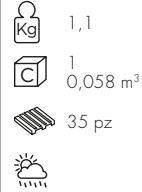

CUSCINO SCHIENALE ANGOLO KOMODO **NEW**

rosa quarzo	36370.54.066
grigio	36370.54.163
canvas Sunbrella®	36370.54.141
adriatic Sunbrella®	36370.54.142