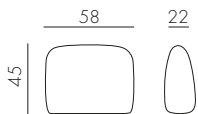

CUSCINO SCHIENALE ANGOLO KOMODO **NEW**

rosa quarzo	36370.54.066
grigio	36370.54.163
canvas Sunbrella®	36370.54.141
adriatic Sunbrella®	36370.54.142