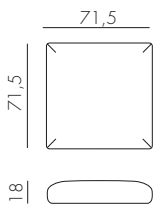

CUSCINO SEDUTA KOMODO **NEW**

rosa quarzo	36370.60.066
grigio	36370.60.163
canvas Sunbrella®	36370.60.141
adriatic Sunbrella®	36370.60.142