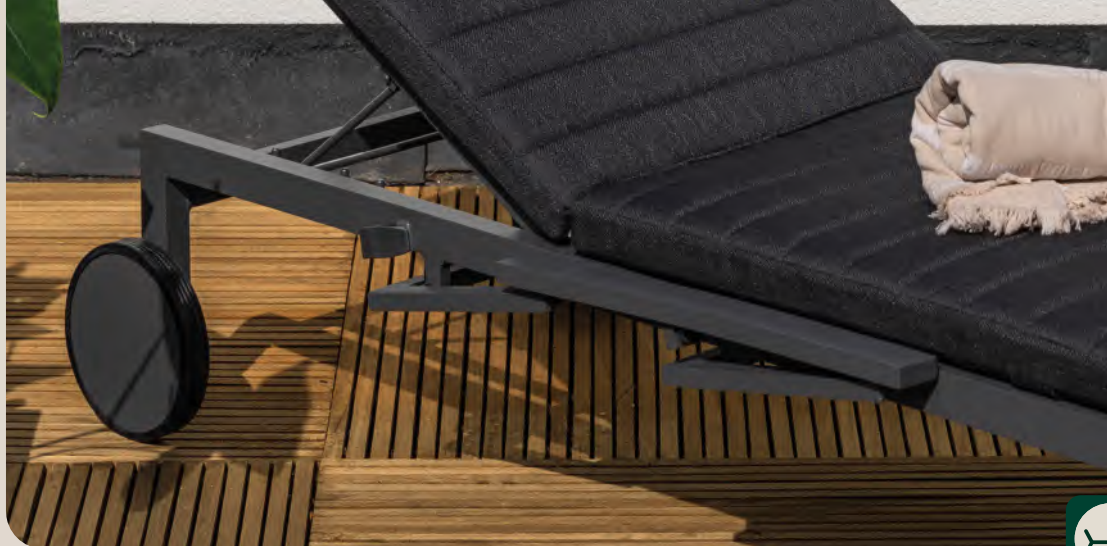

W64 x D201 x H38 cm

Combine
with:

W64 x D199,5 x H4 cm

W45 x D25 x H10 cm

1 Frame options

Aluminium + Textilene

Lava

Carbon

White

Mouse grey

Beige

Khaki

2 Cushion colours

All-weather

Carbon

Khaki

Moss green

Soltex

Mist Grey

Graphite

Beige

Olive Green

Dune

Comforma

Basalt

Steel

Coral

Recommended maintenance products
can be found on page 266