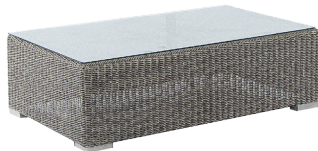

2 Seater Sofa
w/ Cushions

7704GR
H 760
W 1500
D 890
WT 27kg

2 Seater Middle Sofa
w/ Cushions

7705GR-MID
H 760
W 1200
D 890
WT 20kg

Corner Piece Sofa
w/ Cushions

7705GR-COR
H 760
W 880
D 880
WT 18kg

Coffee Table w/ Glass
1.0m x 0.6m

7712GR
H 300
W 610
L 1000
WT 13.5kg

Ottoman w/ Cushion
1.0m x 0.6m

7720GR
H 410
W 600
L 1000
WT 10kg

Stacking Sunbed
w/ Cushion

7734GR
H 460/1000
W 720
L 2020
WT 13kg

Sunbed Side Table

7736GR
H 440
W 360
D 360
WT 2kg