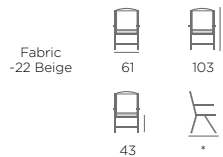

35677-8 Ninja Coffee table

3568-8 Ninja Dining table

35671-8 Ninja Dining table

35661-8 Ninja Dining table

3617-8 Ninja Dining table

3616-8 Ninja Dining table

New!

4527-82 Ninja Coffee table

New!

4526-82 Ninja Coffee table

3561 Ninja Armchair

3562-26 Ninja Dining chair

3561-25 Ninja Armchair

New!

3563-25 Ninja Position chair

3563-25-22 Ninja Position chair With cushion

New!

4531-63 Ninja Armchair

New!

4532-63-22 Ninja Dining chair With cushion

New!

4533-63 Ninja Position chair

3561-73 Ninja Armchair

3562-73-76 Ninja Dining chair