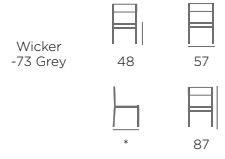

New!

4526-82 Ninja Coffee table

3561 Ninja Armchair

3562-26 Ninja Dining chair

3561-25 Ninja Armchair

New!

3563-25 Ninja Position chair

3563-25-22 Ninja Position chair With cushion

New!

4531-63 Ninja Armchair

New!

4532-63-22 Ninja Dining chair With cushion

New!

4533-63 Ninja Position chair

3561-73 Ninja Armchair

3562-73-76 Ninja Dining chair

New!

3563-73-76 Ninja Position chair With cushion

3521-70-73 Ninja Position chair

3561-8 Ninja Armchair

3562-8-26 Ninja Dining chair

New!

3563-8-26 Ninja Position chair With cushion

350745 Ninja Lounger