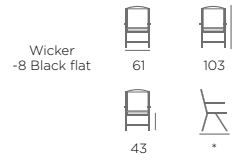

New!

4531-63 Ninja Armchair

New!

4532-63-22 Ninja Dining chair With cushion

New!

4533-63 Ninja Position chair

3561-73 Ninja Armchair

3562-73-76 Ninja Dining chair

New!

3563-73-76 Ninja Position chair With cushion

3521-70-73 Ninja Position chair

3561-8 Ninja Armchair

3562-8-26 Ninja Dining chair

New!

3563-8-26 Ninja Position chair With cushion

350745 Ninja Lounger