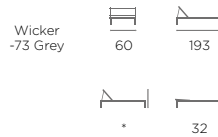

3548-73-76 Ninja Lounger