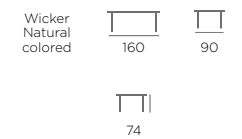

New!

4524-82-7 Ninja Center piece

New!

35637-8-26 Ninja Stool/Table

3602-73-76 Ninja 2 seater sofa

3558 Ninja Coffee table

3568 Ninja Dining table

3616 Ninja Dining table