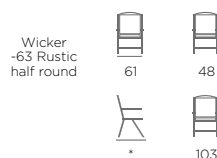

New!

4526-82 Ninja Coffee table

3561 Ninja Armchair

3562-26 Ninja Dining chair

3561-25 Ninja Armchair

New!

3563-25 Ninja Position chair

3563-25-22 Ninja Position chair With cushion

New!

4531-63 Ninja Armchair

New!

4532-63-22 Ninja Dining chair With cushion

New!

4533-63 Ninja Position chair

3561-73 Ninja Armchair

3562-73-76 Ninja Dining chair

New!

3563-73-76 Ninja Position chair With cushion

3521-70-73 Ninja Position chair

3561-8 Ninja Armchair

3562-8-26 Ninja Dining chair

New!

3563-8-26 Ninja Position chair With cushion

350745 Ninja Lounger