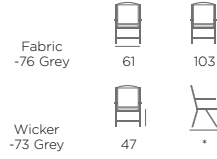

New!

4526-82 Ninja Coffee table

3561 Ninja Armchair

3562-26 Ninja Dining chair

3561-25 Ninja Armchair

New!

3563-25 Ninja Position chair

3563-25-22 Ninja Position chair With cushion

New!

4531-63 Ninja Armchair

New!

4532-63-22 Ninja Dining chair With cushion

New!

4533-63 Ninja Position chair

3561-73 Ninja Armchair

3562-73-76 Ninja Dining chair

New!

3563-73-76 Ninja Position chair With cushion

3521-70-73 Ninja Position chair

3561-8 Ninja Armchair

3562-8-26 Ninja Dining chair

New!

3563-8-26 Ninja Position chair With cushion

350745 Ninja Lounger