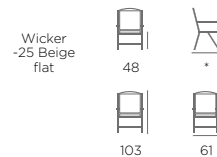

35677-8 Ninja Coffee table

3568-8 Ninja Dining table

35671-8 Ninja Dining table

35661-8 Ninja Dining table

3617-8 Ninja Dining table

3616-8 Ninja Dining table

New!

4527-82 Ninja Coffee table

New!

4526-82 Ninja Coffee table

3561 Ninja Armchair

3562-26 Ninja Dining chair

3561-25 Ninja Armchair

New!

3563-25 Ninja Position chair

3563-25-22 Ninja Position chair With cushion

New!

4531-63 Ninja Armchair

New!

4532-63-22 Ninja Dining chair With cushion

New!

4533-63 Ninja Position chair

3561-73 Ninja Armchair

3562-73-76 Ninja Dining chair