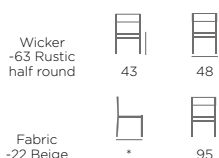

New!

4526-82 Ninja Coffee table

3561 Ninja Armchair

3562-26 Ninja Dining chair

3561-25 Ninja Armchair

New!

3563-25 Ninja Position chair

3563-25-22 Ninja Position chair With cushion

New!

4531-63 Ninja Armchair

New!

4532-63-22 Ninja Dining chair With cushion

New!

4533-63 Ninja Position chair

3561-73 Ninja Armchair

3562-73-76 Ninja Dining chair

New!

3563-73-76 Ninja Position chair With cushion

3521-70-73 Ninja Position chair

3561-8 Ninja Armchair

3562-8-26 Ninja Dining chair

New!

3563-8-26 Ninja Position chair With cushion

350745 Ninja Lounger