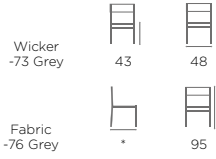

New!

4526-82 Ninja Coffee table

3561 Ninja Armchair

3562-26 Ninja Dining chair

3561-25 Ninja Armchair

New!

3563-25 Ninja Position chair

3563-25-22 Ninja Position chair With cushion

New!

4531-63 Ninja Armchair

New!

4532-63-22 Ninja Dining chair With cushion

New!

4533-63 Ninja Position chair

3561-73 Ninja Armchair

3562-73-76 Ninja Dining chair

New!

3563-73-76 Ninja Position chair With cushion

3521-70-73 Ninja Position chair

3561-8 Ninja Armchair

3562-8-26 Ninja Dining chair

New!

3563-8-26 Ninja Position chair With cushion

350745 Ninja Lounger