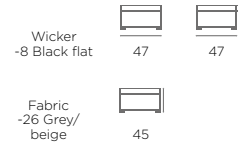

New!

4524-82-7 Ninja Center piece

New!

35637-8-26 Ninja Stool/Table

3602-73-76 Ninja 2 seater sofa

3558 Ninja Coffee table

3568 Ninja Dining table

3616 Ninja Dining table