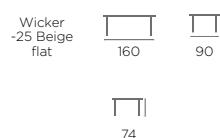

4537-63 Ninja Dining table