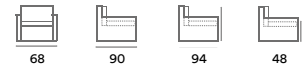

5481-74-73 Silva armchair
With cushion
Wicker-74 Grey 3 mm round
Fabric-73 Grey olefin