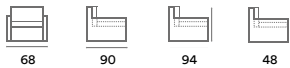

5483-74-73 Silva armchair
With cushion
Wicker-74 Grey 3 mm round
Fabric-73 Grey olefin