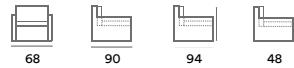

5483-53-23 Silva armchair
With cushion
Wicker-53 Beige 3 mm round
Fabric-23 Beige olefin